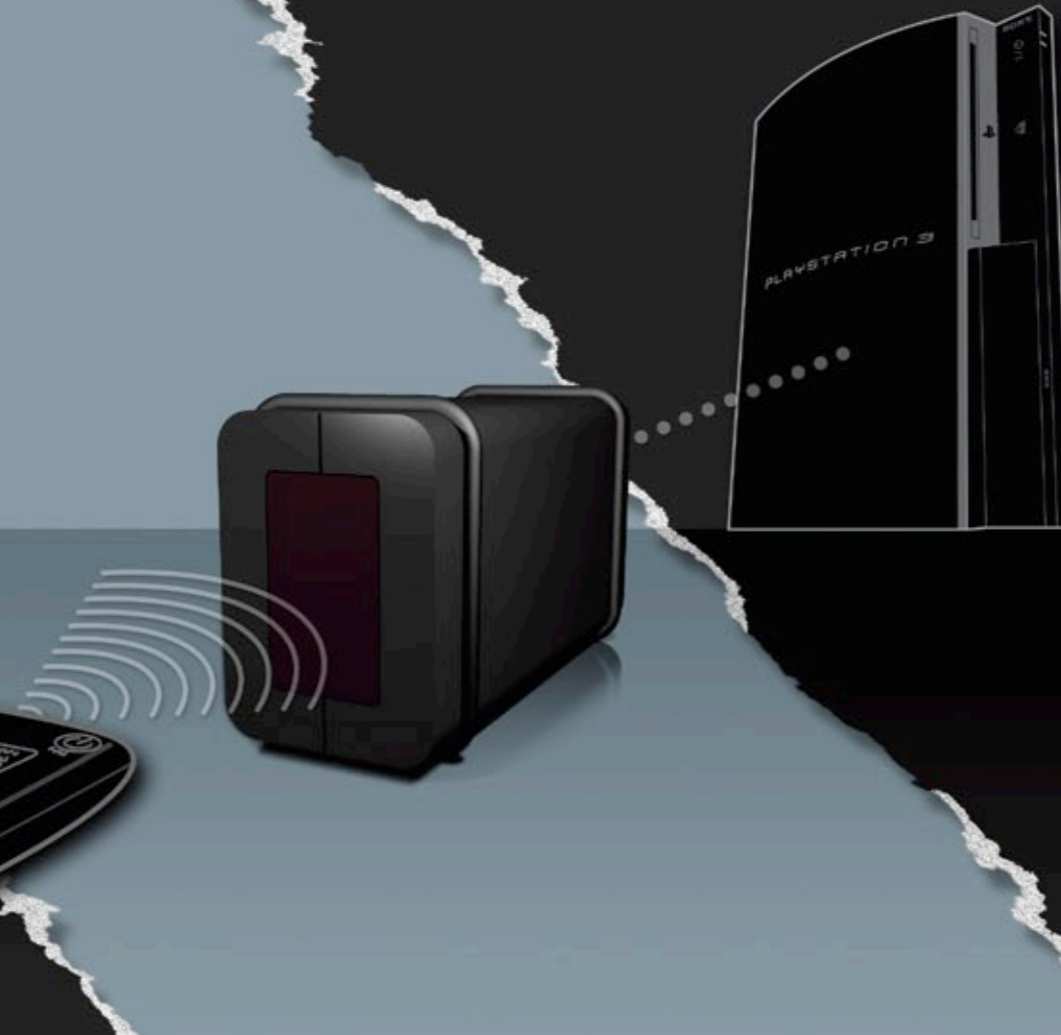

RE·BL™

New IR to Bluetooth
converter for the PS3

for full Blu-ray/DVD playback control

Bridge the gap

Besides being a great gaming console, the PS3 is also a fantastic Blu-ray player. It has one major draw-back; your all-in-one remote is useless to control it. That is until now.

RE•BL is the solution that bridges the gap between any universal remote and PS3.

The innovative and unique design makes the RE•BL look good in any home entertainment system but also supports external IR sensors for concealed setups.

Simply pair the compact and sleek device with your PS3, and configure your universal remote and you have complete control of Blu-ray/DVD playback.

Multiple power sources, including battery, USB and DC adapter are supported, and the unit will automatically enter low power mode when not used to conserve energy and to maximize battery lifetime.

For those looking to maximize control, the RE•BL offers advanced configuration options by the accompanying PC-software, through the built-in USB 2.0 port.

The RE•BL puts uncompromised control back where it belongs, comfortably at your finger tips.